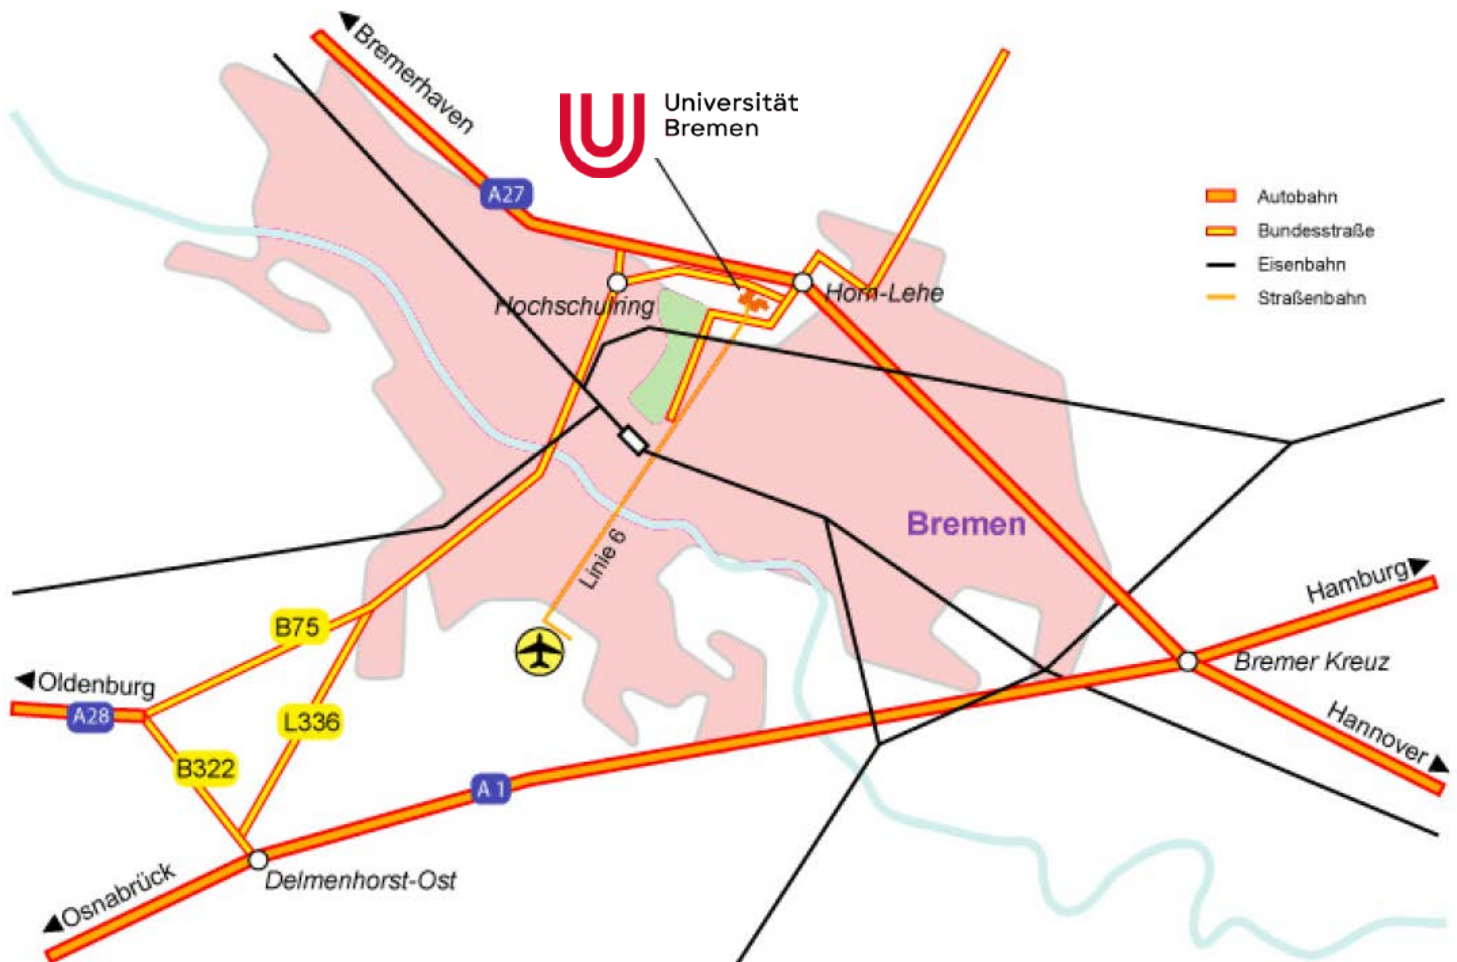

Bus/tram stop *Universität Süd*

Arrival by car:

If you are coming from the A1, change to the A27 at *Bremer Kreuz* in the direction of *Bremen-Bremerhaven*. Leave the A27 at the *Universität / Horn-Lehe* exit and drive towards *Centrum / Universität*. On *Universitätsallee*, turn left into *Otto-Hahn-Allee* and drive directly towards the *Naturwissenschaften 1 (NW1)* building. Paid parking spaces are located directly next to the building (€1/day). Please note that the parking ticket machines do not give change. Free parking is available behind the building in *Hildegard-von-Bingen-Straße*. Alternative parking lots: University or Universum parking lot (1€/day).

Sekretariat
Maïke Schröder

Telefon (0421) 218 – 62505
Fax (0421) 218 – 9862505
EMail maïke.schroeder@uni-bremen.de

Arrival by train:

From the main station (exit *Zentrum*) take tram line 6 in the direction of *Universität*. You can buy tickets at the BSAG customer center or at the ticket machine in the tram. The tram runs every 5 to 10 minutes during peak times. After a 15-minute ride, get off at the station *Universität-Süd / Naturwissenschaften 1 (NW1), Universum Science Center*. Cross the four-lane main road at the traffic lights and follow Otto-Hahn-Allee. After a small bridge, you will see the NW1 building on the left-hand side.

Arrival by plane:

tram line 6 in the direction of *Universität* connects the airport directly with the university campus. You can buy a ticket from the ticket machine directly on the platform or from the ticket machine in the tram. The tram runs every 5 to 10 minutes during peak times. After a 30-minute ride, get off at the station *Universität-Süd / Naturwissenschaften 1 (NW1), Universum Science Center*. Cross the four-lane main road at the traffic lights and follow Otto-Hahn-Allee. After a small bridge, you will see the NW1 building on the left-hand side.