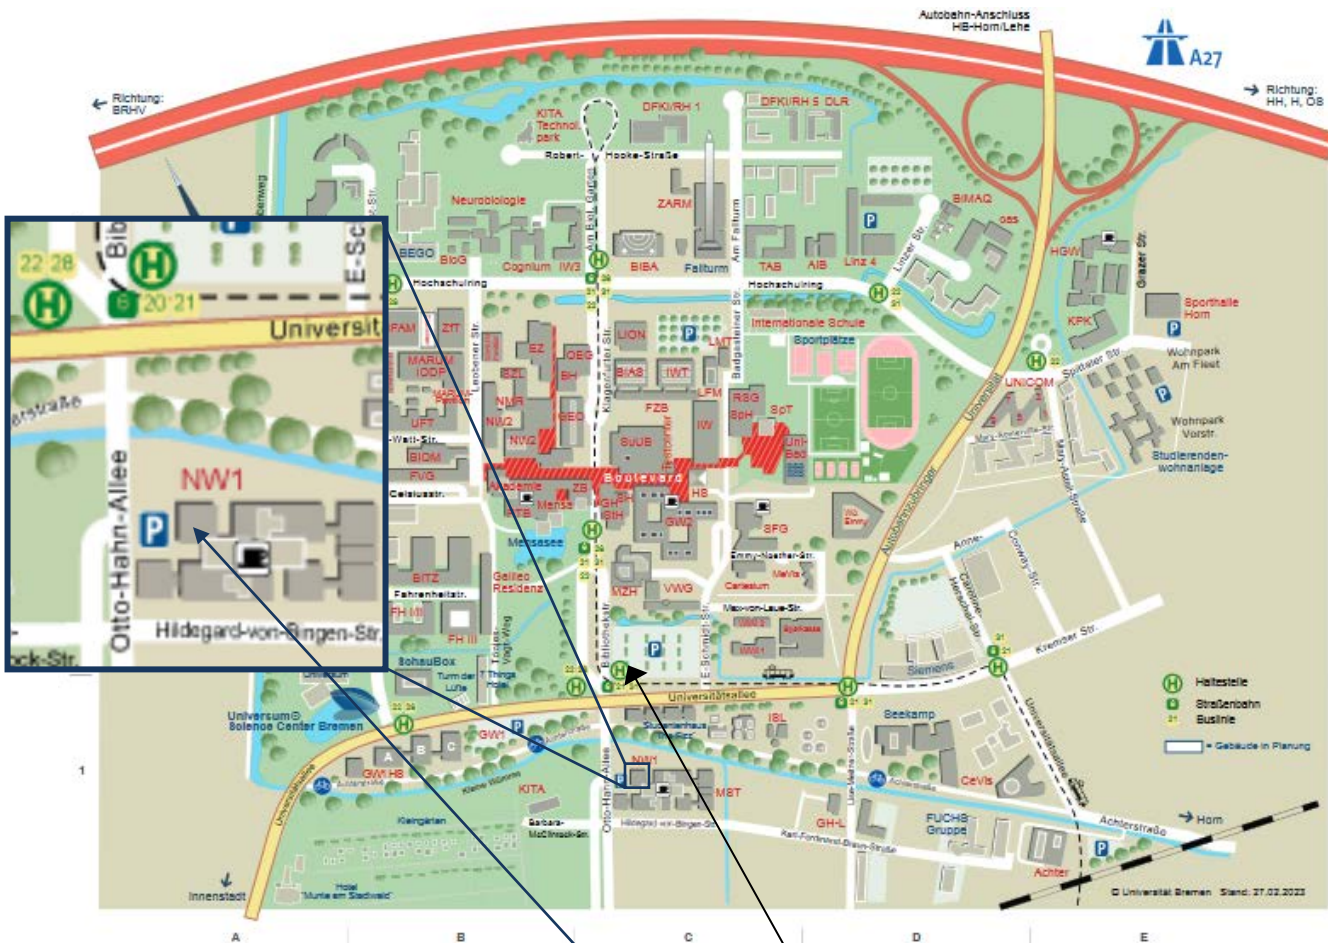

**Institut für Theoretische
Elektrotechnik und Mikroelektronik
Angewandte Elektronik- und
Softwaresysteme**

Prof. Dr.-Ing.
Karl-Ludwig Krieger

Otto-Hahn-Allee
NW1, Raum W3060
28359 Bremen

Telefon (0421) 218 – 62550
eMail krieger@uni-bremen.de
www www.item.uni-bremen.de

Sekretariat
Maïke Schröder

Telefon (0421) 218 – 62505
Fax (0421) 218 – 9862505
EEmail maïke.schroeder@uni-bremen.de

University of Bremen - maps and directions

ITEM offices
Otto-Hahn-Allee 1
28359 Bremen
NW 1 – Naturwissenschaften (Natural
Sciences)
Building West, 3. floor, room W3040

Bus/tram stop *Universität Süd*