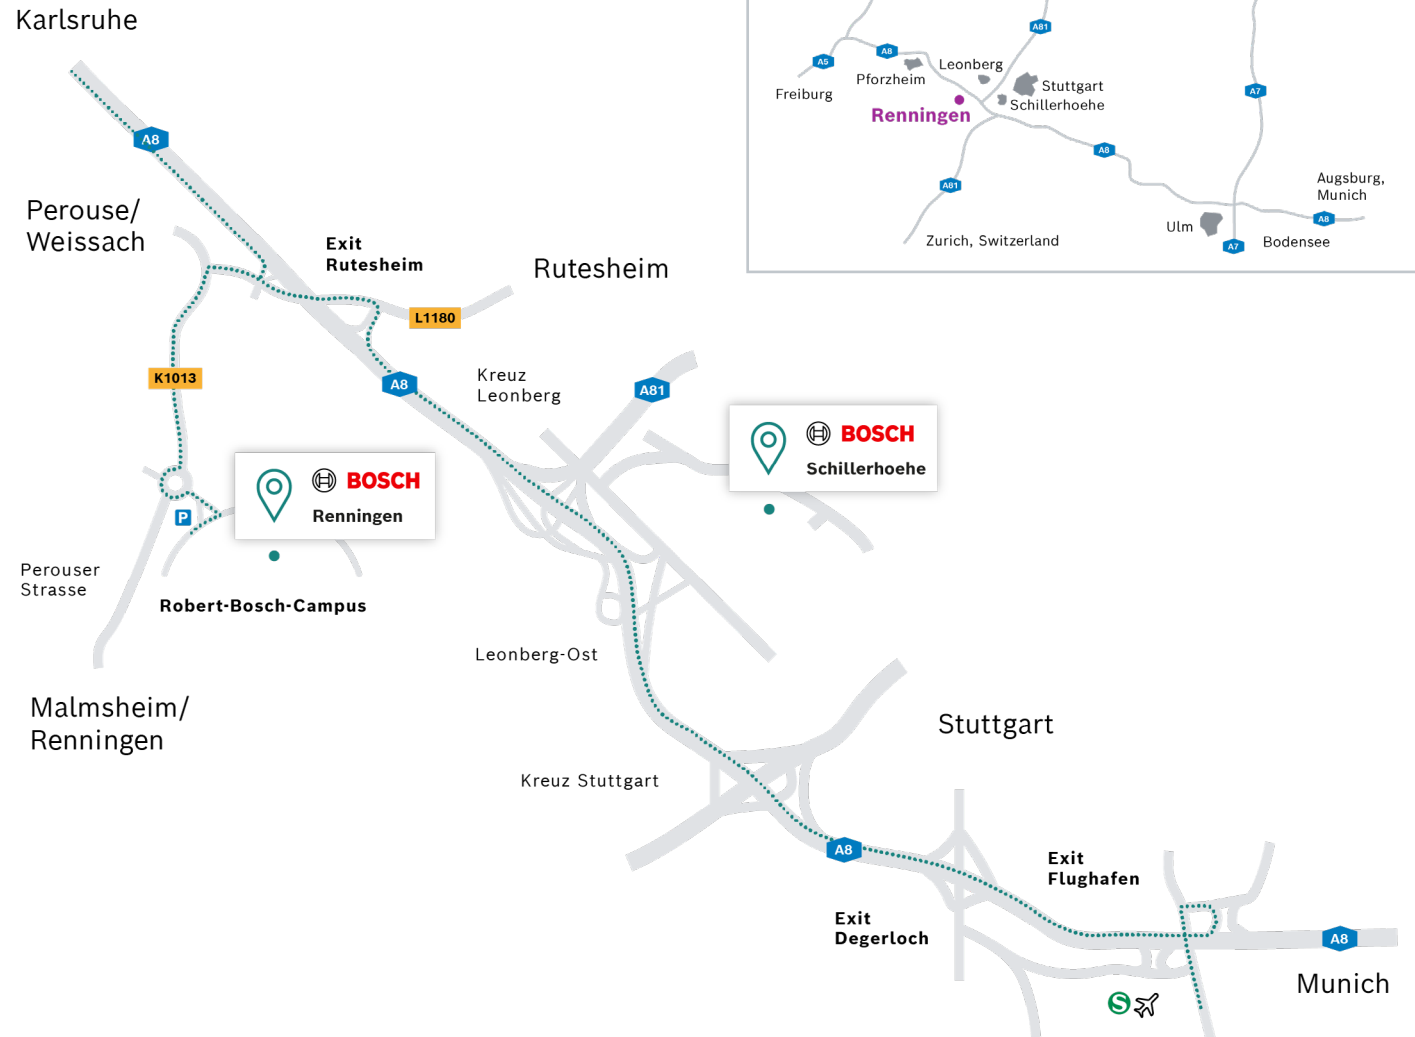

Directions Location Renningen

Robert Bosch GmbH
Robert-Bosch-Campus 1
71272 Renningen

Traveling by car

By car from Stuttgart/Munich A8 (Stuttgart Airport)

Take the A8 towards Karlsruhe/Singen/Heilbronn, and follow it in direction Karlsruhe until exit 47. Take the exit 47-Rutesheim and turn left towards Renningen. At the end of the street turn left again towards Renningen. Follow the road for approx.3 km. At the roundabout, take the third exit. This will bring you directly to the Bosch Research Campus Renningen.

In addition you can follow the “Bosch” road signs once you have left the exit Rutesheim

By car from Karlsruhe A8

Take exit 47-Rutesheim and turn right towards Renningen. At the end of the street turn left towards Renningen. Follow the road for approx. 3 km. At the next roundabout, take the third exit. This will bring you directly to the Bosch Research Campus Renningen.

Visitor parking and reception area

Approaching the Bosch Research Campus Renningen, you will find our visitor parking (P) on the right. The reception is located in the central building.